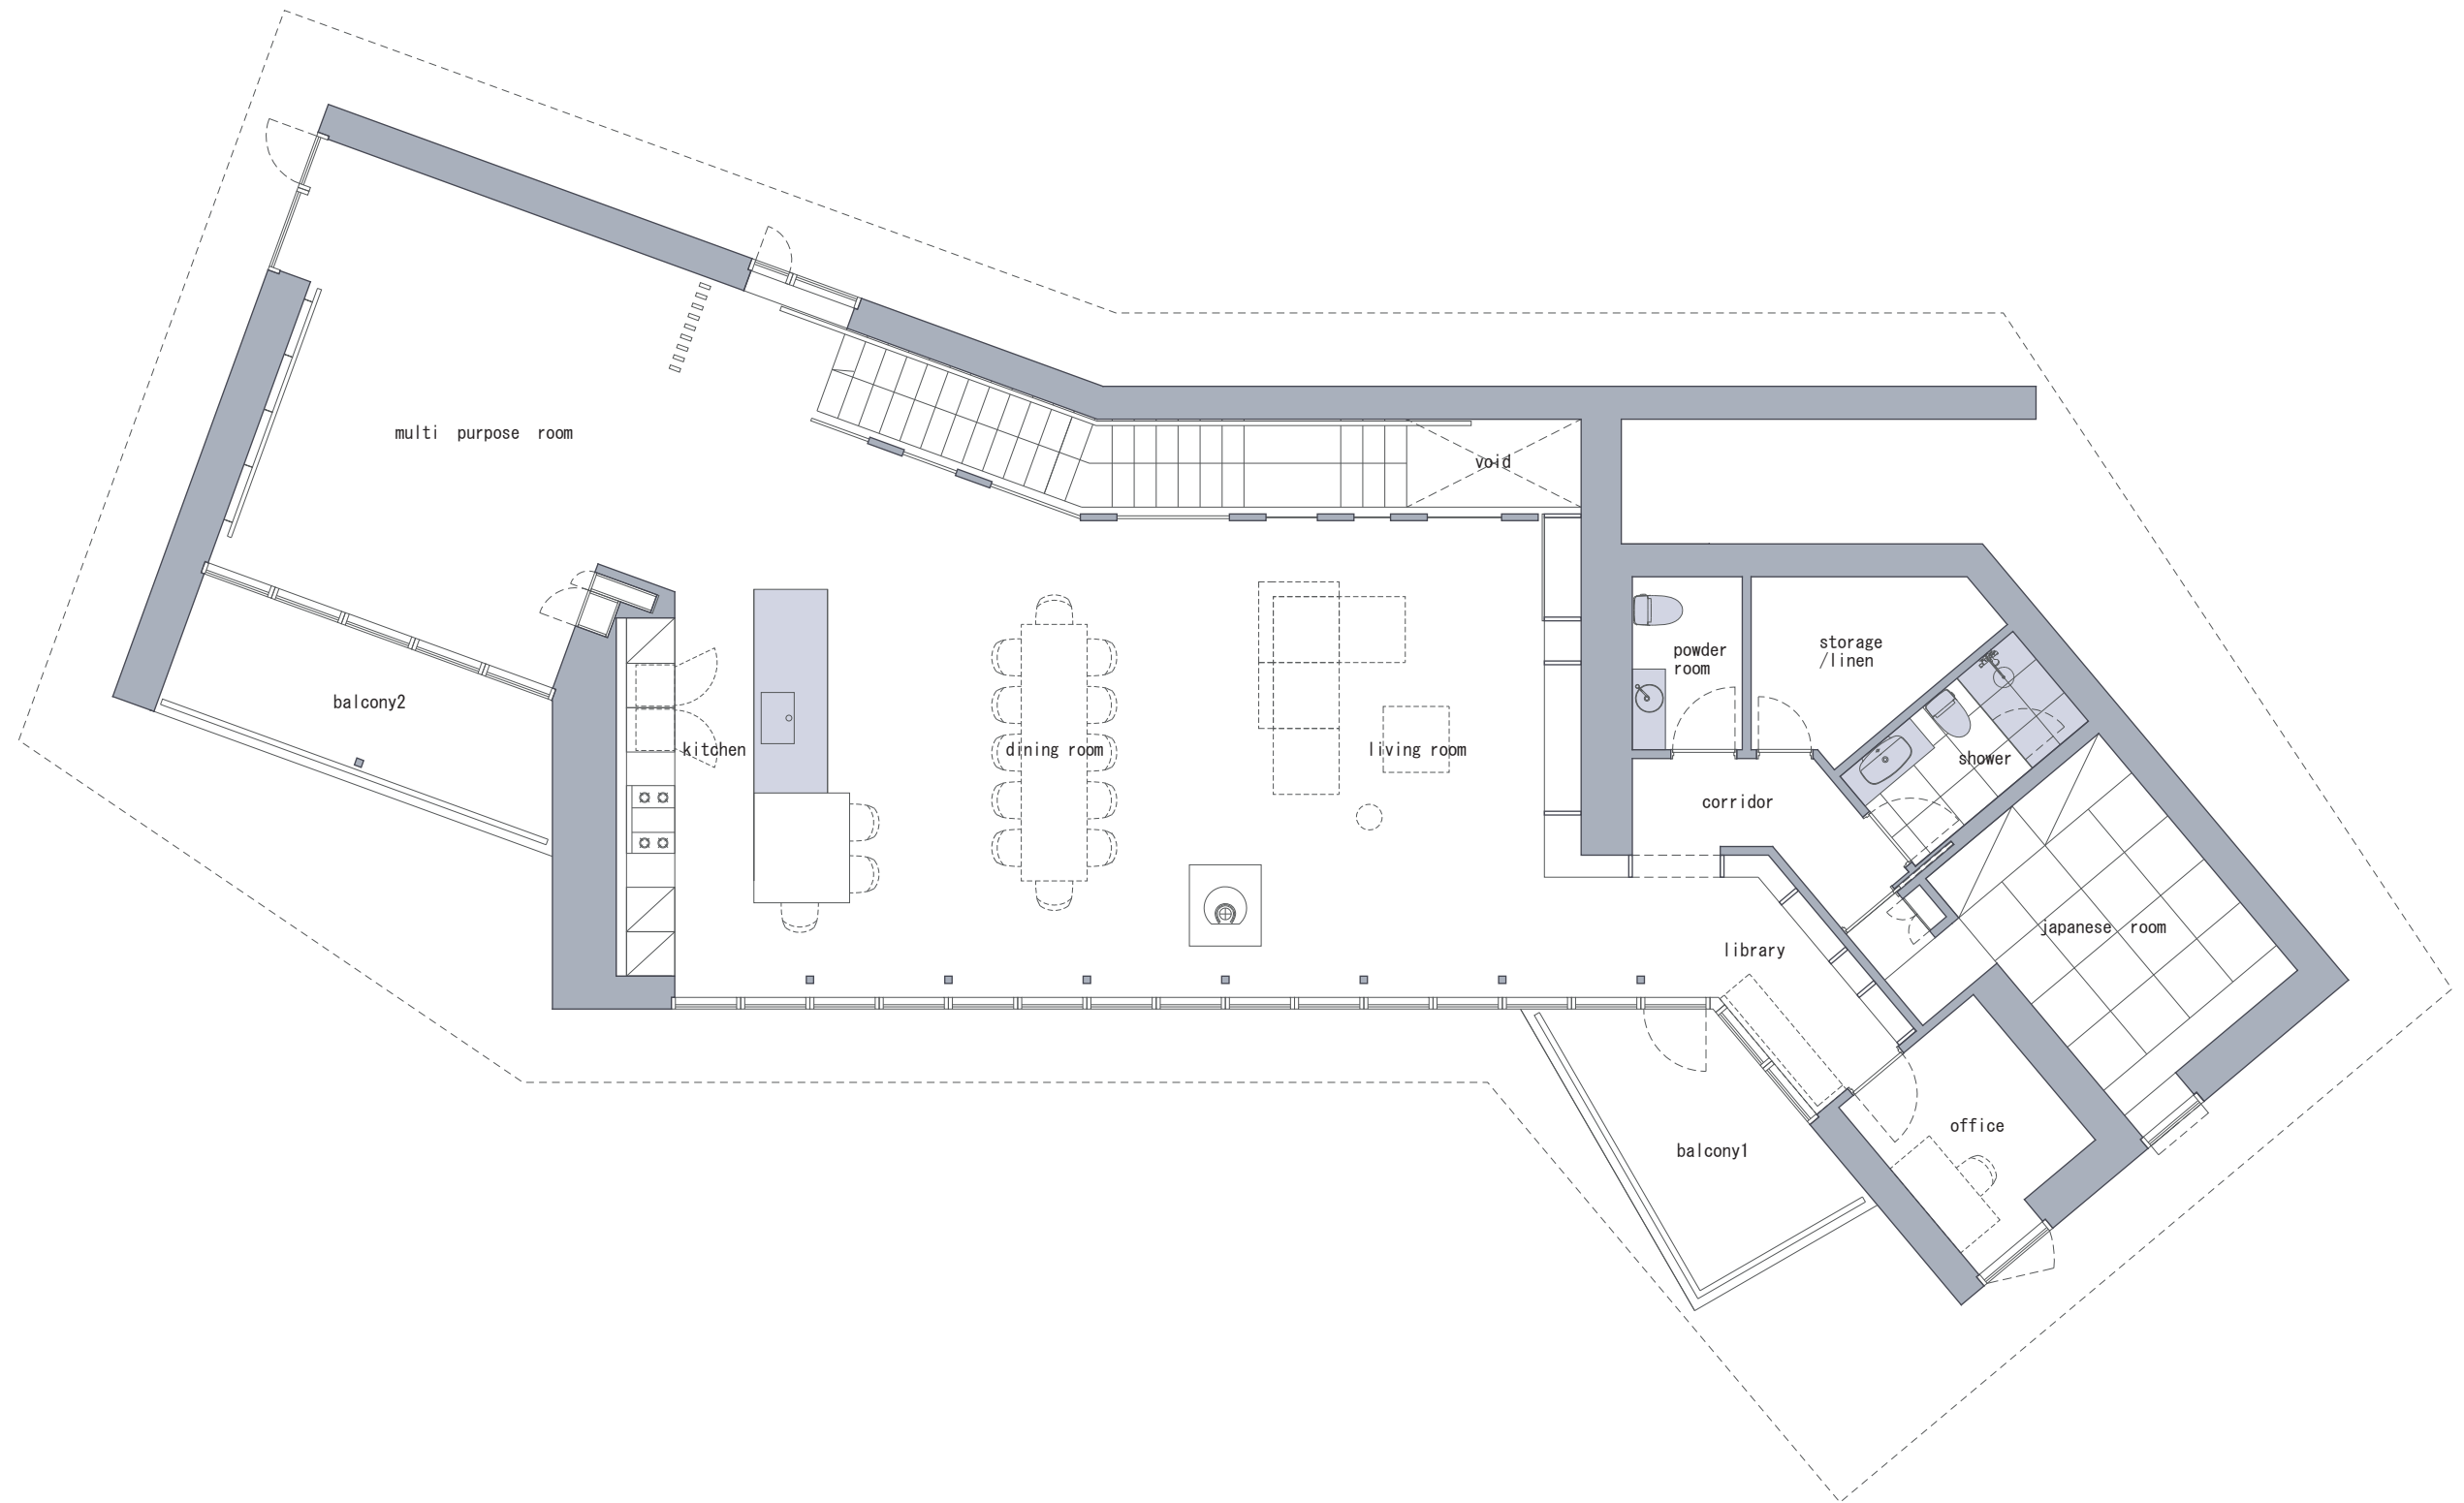

【 1st Floor Plan 】

1 bedroom(en suite) + 3 bedrooms
 Common bathroom
 Ski room
 Garage
 Multi purpose room
 Japanese room
 Office
 Balcony

1st Floor : 234.53m²
 2nd Floor : 229.15m²
 total : 463.68m²

【 2nd Floor Plan 】