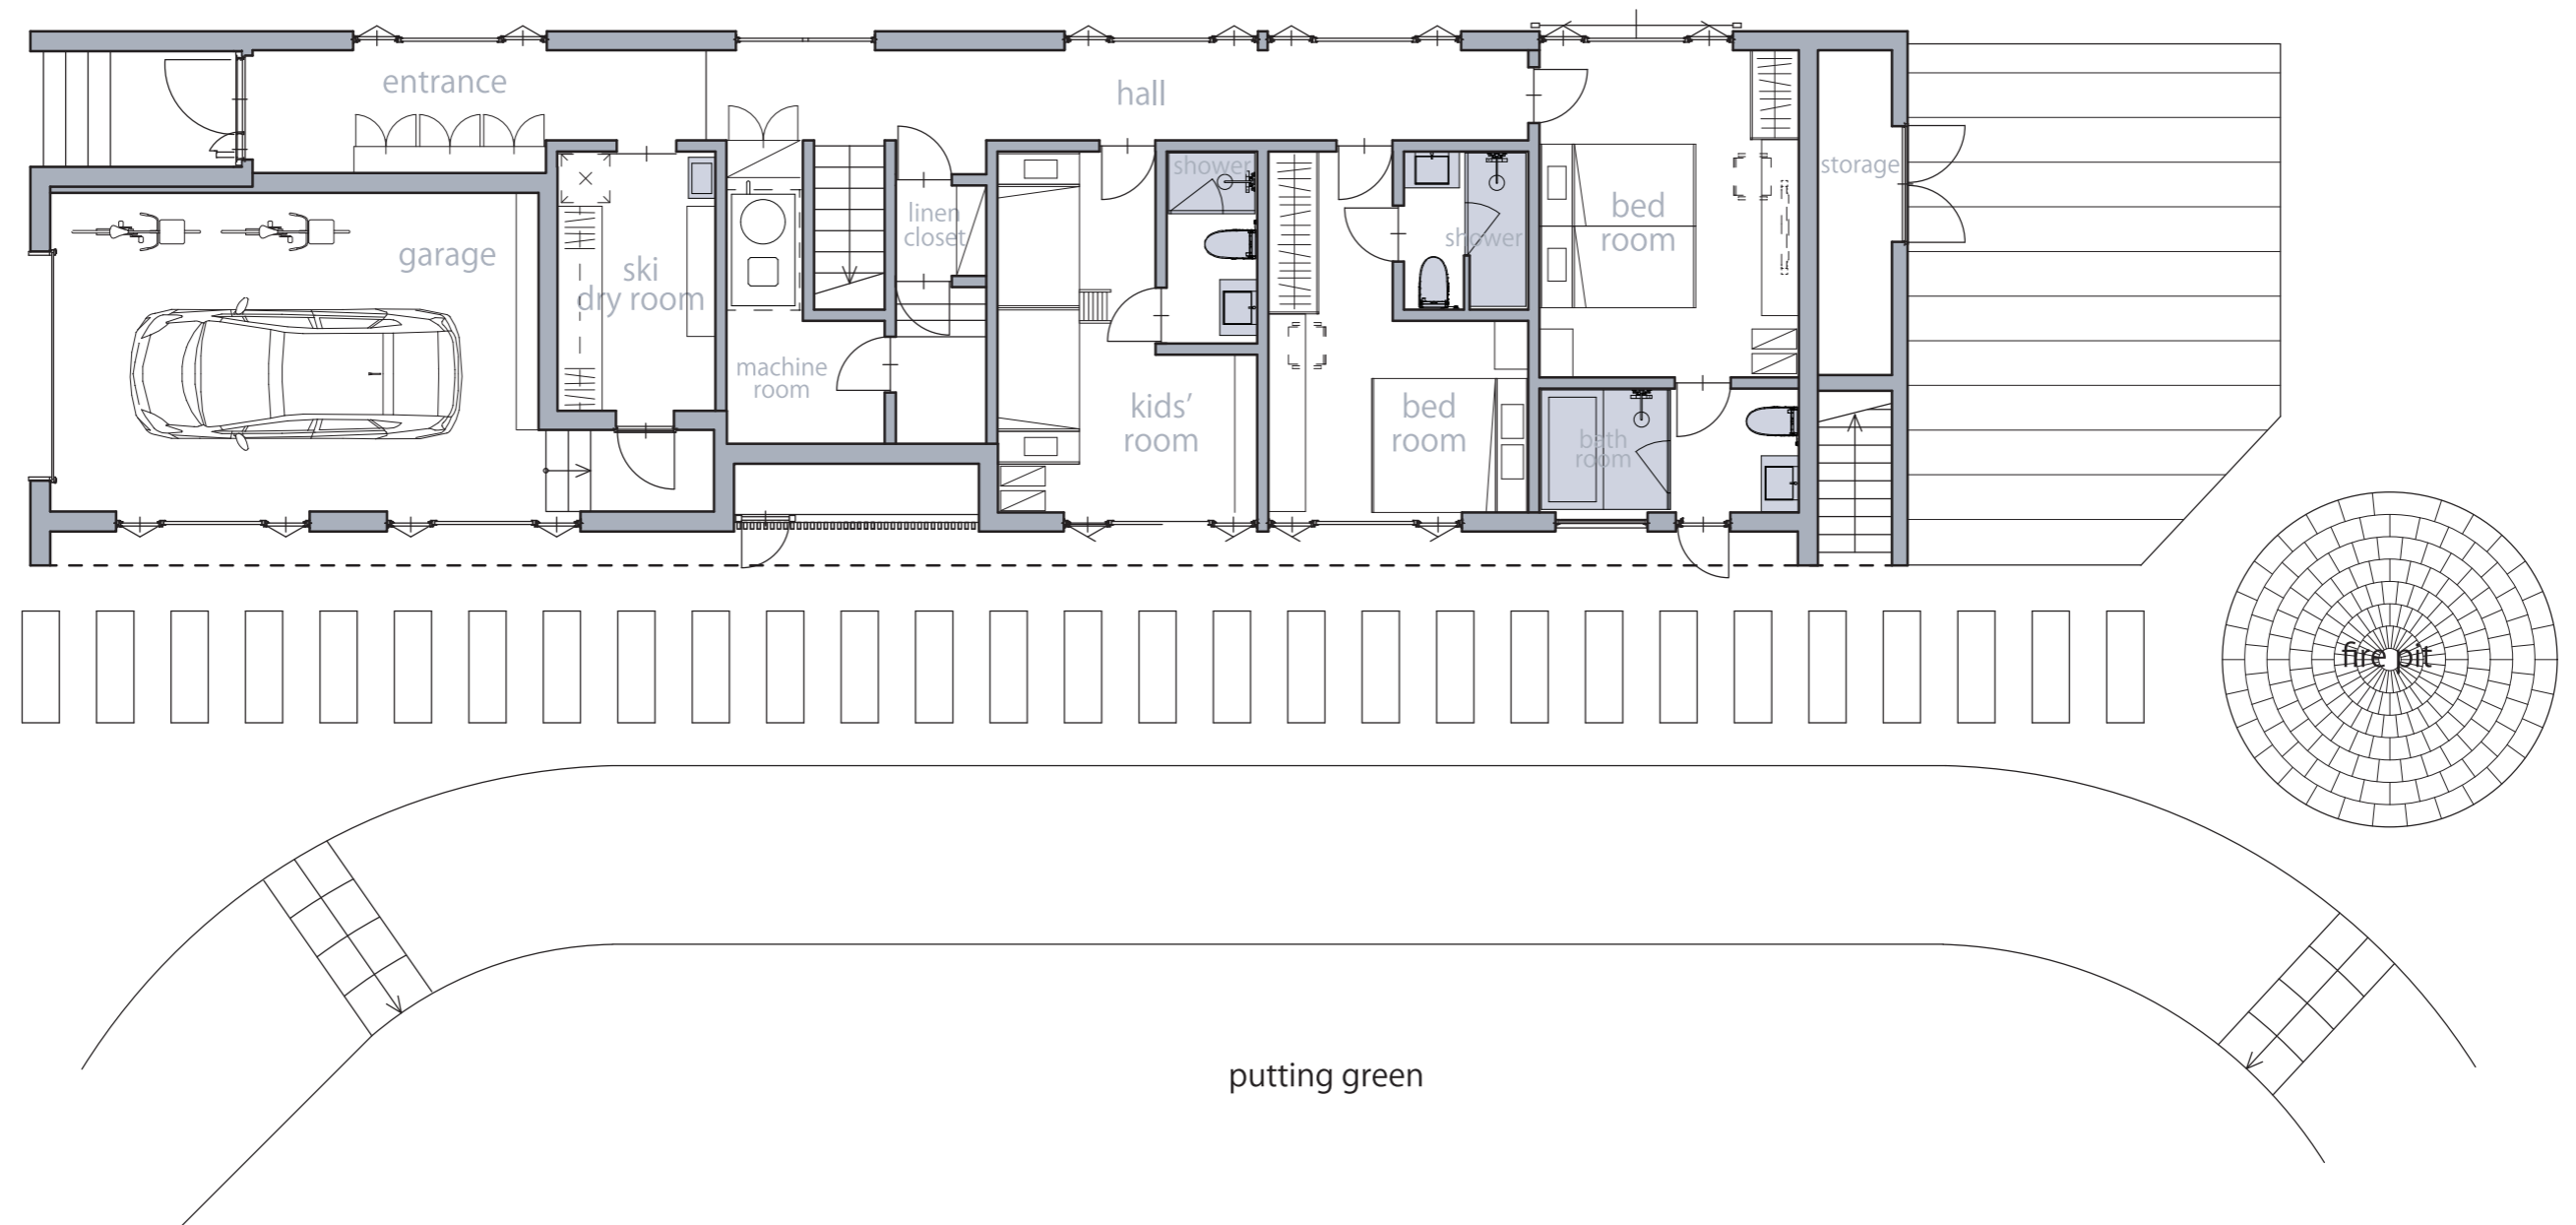

# WELLNEST VILLA NISEKO

【 1st Floor Plan 】

4 bedrooms(en suite)  
Ski locker / dry room  
Jacuzzi room  
Garage

1nd Floor : 159.42 m<sup>2</sup>  
2nd Floor : 168.53 m<sup>2</sup>  
total : 327.95 m<sup>2</sup>

# WELLNEST VILLA NISEKO

【 2nd Floor Plan 】